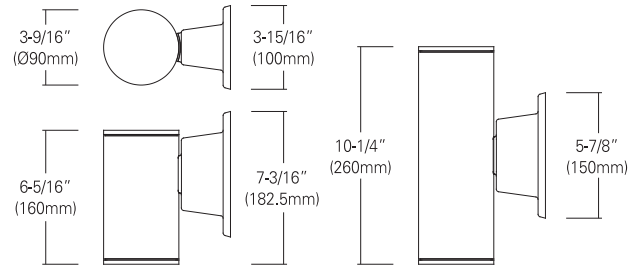

OUTDOOR Light

WCED-3(U)D(P)

120V, 220V-230V and 277V

3" LED Wall & Pendant Mount Cylinder Light (Up/Down & Down Type)

Catalog #		Type
Project		Date
Prepared by		

3" LED Cylinder

WCED-3D
(DOWN TYPE)

WCED-3UD
(UP/DOWN TYPE)

WCED-3DP
(PENDANT DOWN TYPE)

[WCED-3D]

[WCED-3UD]

DESCRIPTION

Wet location(IP65) rated outdoor use round cylinder type wall or pendant mount with downlight and up & down light. 13W and 17W LED AC module by customized IC, embedded circuit on board for full (5% lowest) dimming by most of Triac or 0-10V dimming switches in the market. Low heat, long life running from DOB technology can warrant more than 5 years in weather change circumstances with (-30 °C ~ +40 °C) range.

SPECIFICATION

HOUSING	WCED-3(U)D(P)	
Wattage (Typ)	13W	17W
Lumen (Typ)	910(80CRI)	1,190(80CRI)
Efficacy (LPW)	70 lm/W	70 lm/W
Beam Angle	13° / 28° / 37°	
CRI (Typical)	80, 90	
Color (+/-5%)	2700K, 3000K, 3500K, 4000K, 5000K	
Dimming	Triac & 0-10V the both(Consult with factory for approved dimmers)	