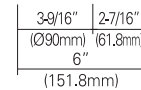

[WCED-3UD]

DESCRIPTION

Wet location(IP65) rated outdoor use round cylinder type wall or pendant mount with downlight and up & down light. 13W and 17W LED AC module by customized IC, embedded circuit on board for full (5% lowest) dimming by most of Triac or 0-10V dimming switches in the market. Low heat, long life running from DOB technology can warrant more than 5 years in weather change circumstances with (-30 °C ~ +40 °C) range.

SPECIFICATION

HOUSING	WCED-3(U)D(P)	
Wattage (Typ)	13W	17W
Lumen (Typ)	910(80CRI)	1,190(80CRI)
Efficacy (LPW)	70 lm/W	70 lm/W
Beam Angle	13° / 28° / 37°	
CRI (Typical)	80, 90	
Color (+/-5%)	2700K, 3000K, 3500K, 4000K, 5000K	
Dimming	Triac & 0-10V the both(Consult with factory for approved dimmers)	

FEATURES and FUNCTIONS

- Main body by weather proof aluminum powder coated white, black and silver finish for outdoor/indoor applications
- 13W and 17W 120V DOB modules with integrated circuit on board with customized chips (No driver needed)
- Hanging aircraft cable is standard. Also available in stem rod(For down type only)
- Also available in photocell sensor and day light harvest.
- 80, 90 CRI, 2700K, 3000K, 3500K, 4000K and 5000K
- Triac dimming is standard. Also available 0-10V dimming.

Listing

- CSA-us Certificated
- State of california Title 24
- Energy star Approved & Listed
- Wet location (IP65 Rated)