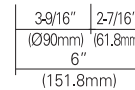

OUTDOOR Light

WCED-3(U)D(P)

120V, 220V-230V and 277V

3" LED Wall & Pendant Mount Cylinder Light (Up/Down & Down Type)

Catalog #		Type
Project		Date
Prepared by		

3" LED Cylinder

WCED-3D
(DOWN TYPE)

[WCED-3D]

DESCRIPTION

Wet location(IP65) rated outdoor use round cylinder type wall or pendant mount with downlight and up & down light. 13W and 17W LED AC module by customized IC, embedded circuit on board for full (5% lowest) dimming by most of Triac or 0-10V dimming switches in the market. Low heat, long life running from DOB technology can warrant more than 5 years in weather change circumstances with (-30 °C ~ +40 °C) range.

SPECIFICATION

HOUSING	WCED-3(U)D(P)	
Wattage (Typ)	13W	17W
Lumen (Typ)	910(80CRI)	1,190(80CRI)
Efficacy (LPW)	70 lm/W	70 lm/W
Beam Angle	13° / 28° / 37°	
CRI (Typical)	80, 90	
Color (+/-5%)	2700K, 3000K, 3500K, 4000K, 5000K	
Dimming	Triac & 0-10V the both(Consult with factory for approved dimmers)	

FEATURES and FUNCTIONS

- Main body by weather proof aluminum powder coated white, black and silver finish for outdoor/indoor applications
- 13W and 17W 120V DOB modules with integrated circuit on board with customized chips (No driver needed)
- Hanging aircraft cable is standard. Also available in stem rod(For down type only)
- Also available in photocell sensor and day light harvest.
- 80, 90 CRI, 2700K, 3000K, 3500K, 4000K and 5000K
- Triac dimming is standard. Also available 0-10V dimming.

Listing

- CSA-us Certificated
- State of california Title 24
- Energy star Approved & Listed
- Wet location (IP65 Rated)

Provided

- SENSOR

Warranty

- 5years of lamp life.

ORDERING INFORMATION